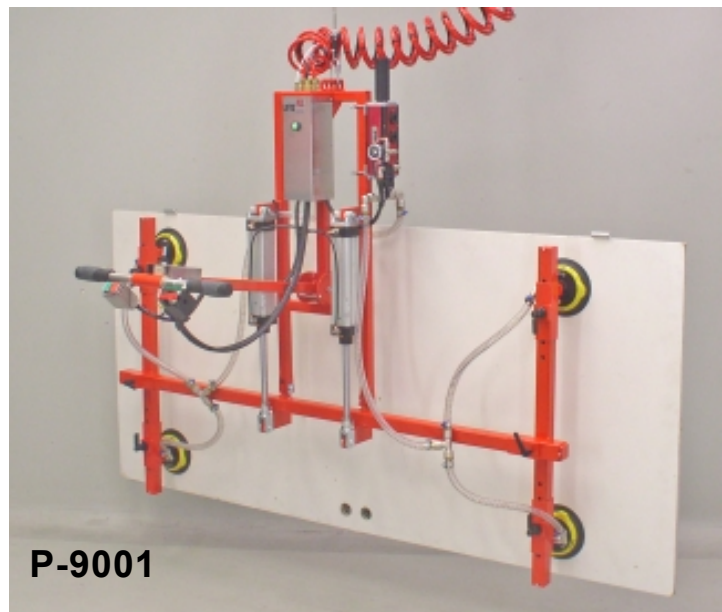

Bal-Trol lifting and balancing equipment

ProWood Package

Make life easier with **Bal-Trol** Board Grippers

- driven by compressed air
- low self-weight
- easy to mount
- easy to operate and noiseless
- smooth movements, variable speed
- CE-marked and ergonomically designed

LIFTS **ALL**

Bal-Trol lifting and balancing equipment

ProWood vacuum gripper

Can be adjusted in X-direction
500 - 1600 mm
Can be adjusted in Y-direction
500 - 1000 mm
Lifting capacity max 120 kg
Ref package no P-9000

P-9000

ProWood vacuum gripper with tilt 90 degrees

Can be adjusted in X-direction
800 - 1600 mm
Can be adjusted in Y-direction
600 - 1000 mm
Lifting capacity max 100 kg
Ref package no P-9001

P-9001

- 4 vacuum cups diam 150 mm
- Controls up/down – Pro Speed-Handle
- Controls on / release, green / red button
- Smooth handling with balance +/- 10 cm
- Load-Guard, impossible to release in air
- Vacuum sensor and Green Eye
- Safety guard, impossible to lift without Green Eye
- Lacquered bright red, RAL 3020