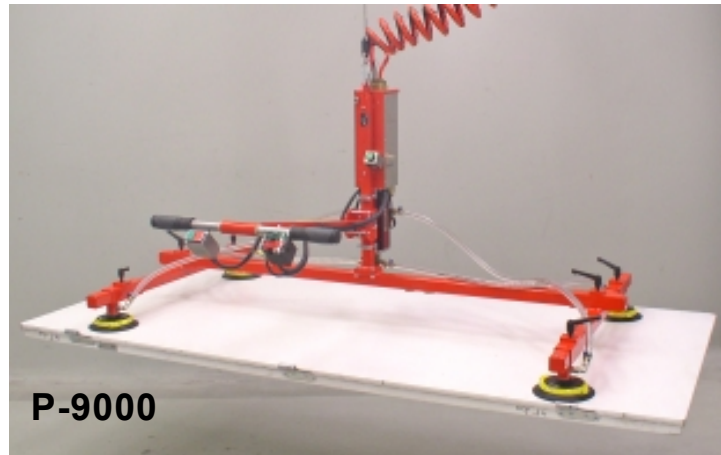

Bal-Trol lifting and balancing equipment

ProWood Package

Make life easier with **Bal-Trol** Board Grippers

- driven by compressed air
- low self-weight
- easy to mount
- easy to operate and noiseless
- smooth movements, variable speed
- CE-marked and ergonomically designed

LIFTS **ALL**

Bal-Trol lifting and balancing equipment

ProWood vacuum gripper

Can be adjusted in X-direction
500 - 1600 mm
Can be adjusted in Y-direction
500 - 1000 mm
Lifting capacity max 120 kg
Ref package no P-9000

P-9000

ProWood vacuum gripper with tilt 90 degrees

Can be adjusted in X-direction
800 - 1600 mm
Can be adjusted in Y-direction
600 - 1000 mm
Lifting capacity max 100 kg
Ref package no P-9001

P-9001

- 4 vacuum cups diam 150 mm
- Controls up/down – Pro Speed-Handle
- Controls on / release, green / red button
- Smooth handling with balance +/- 10 cm
- Load-Guard, impossible to release in air
- Vacuum sensor and Green Eye
- Safety guard, impossible to lift without Green Eye
- Lacquered bright red, RAL 3020