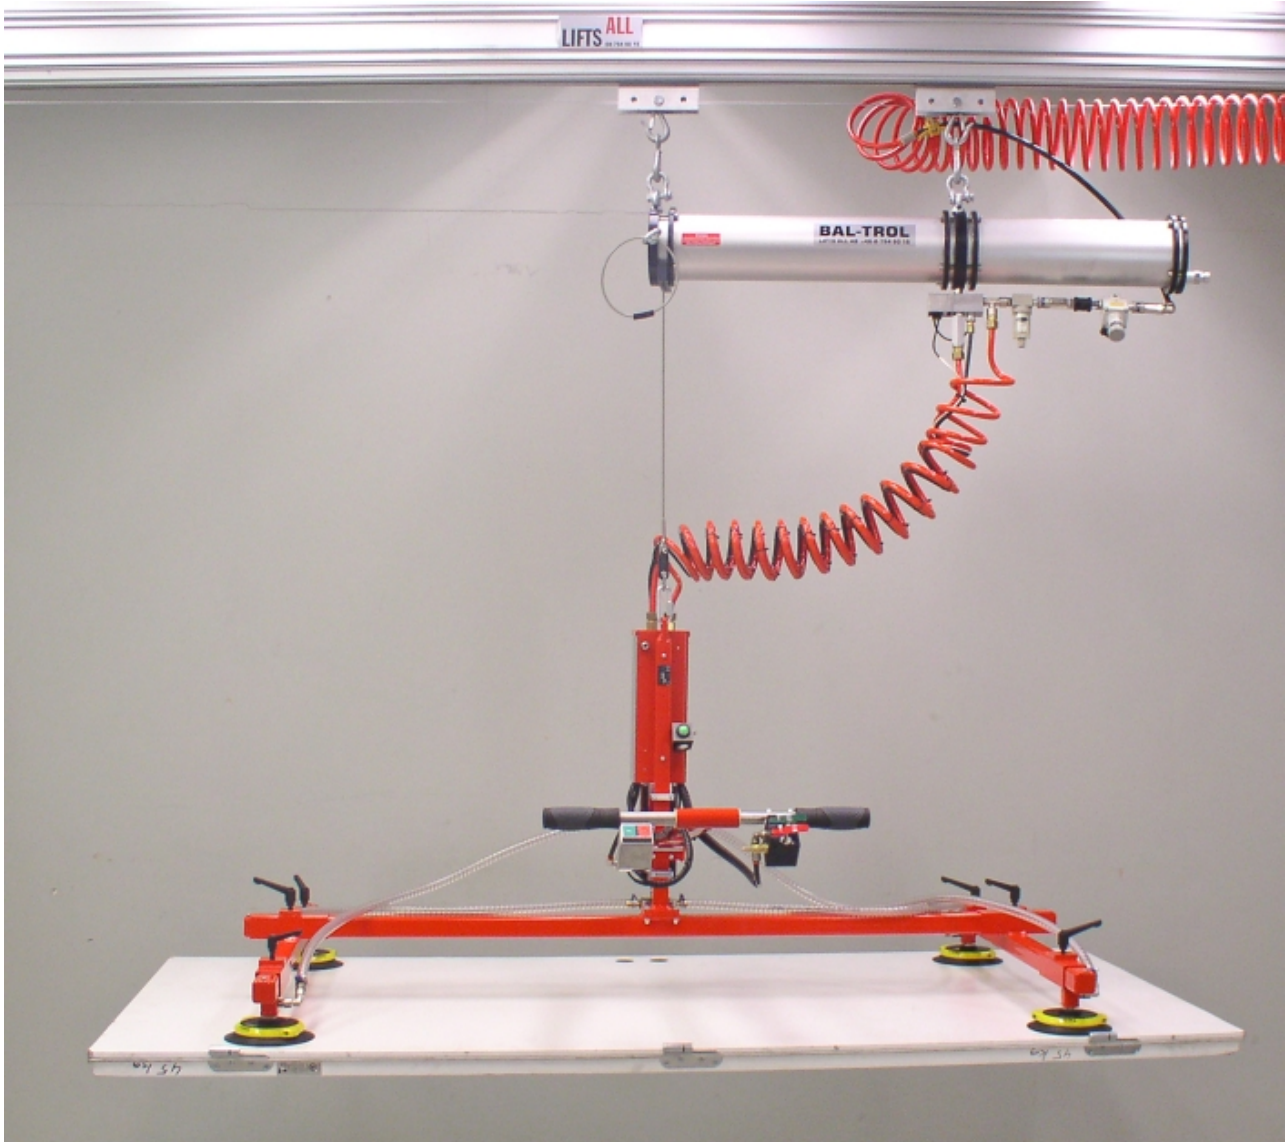

Bal-Trol lifting and balancing equipment

ProWood Package

Make life easier with **Bal-Trol** Board Grippers

- driven by compressed air
- low self-weight
- easy to mount
- easy to operate and noiseless
- smooth movements, variable speed
- CE-marked and ergonomically designed

LIFTS **ALL**

Bal-Trol lifting and balancing equipment

ProWood vacuum gripper

Can be adjusted in X-direction
500 - 1600 mm
Can be adjusted in Y-direction
500 - 1000 mm
Lifting capacity max 120 kg
Ref package no P-9000

P-9000

ProWood vacuum gripper with tilt 90 degrees

Can be adjusted in X-direction
800 - 1600 mm
Can be adjusted in Y-direction
600 - 1000 mm
Lifting capacity max 100 kg
Ref package no P-9001

P-9001

- 4 vacuum cups diam 150 mm
- Controls up/down – Pro Speed-Handle
- Controls on / release, green / red button
- Smooth handling with balance +/- 10 cm
- Load-Guard, impossible to release in air
- Vacuum sensor and Green Eye
- Safety guard, impossible to lift without Green Eye
- Lacquered bright red, RAL 3020